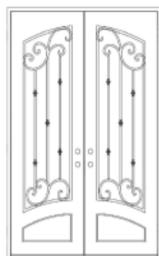

# THE CHATEAU

10 Series

11 Series

12 Series

20 Series

30 Series

40 Series

80 Series

## Classic Form With Curb Appeal

The Chateau Iron Door, with its statesman-like style, guards your home's entrance and welcomes guests at the same time. Enjoy this grand time-honored design standing as the gatekeeper to your home.

Stock double doors available in 72" x 96" and 64" x 96". Stock single doors available in 42" x 96".