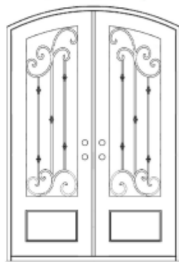

# THE CHATEAU

10 Series

11 Series

12 Series

20 Series

30 Series

40 Series

80 Series

## Classic Form With Curb Appeal

The Chateau Iron Door, with its statesman-like style, guards your home's entrance and welcomes guests at the same time. Enjoy this grand time-honored design standing as the gatekeeper to your home.

Stock double doors available in 72" x 96" and 64" x 96". Stock single doors available in 42" x 96".