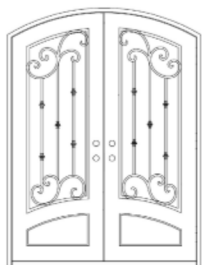

# THE CHATEAU

10 Series

11 Series

12 Series

20 Series

30 Series

40 Series

80 Series

## Classic Form With Curb Appeal

The Chateau Iron Door, with its statesman-like style, guards your home's entrance and welcomes guests at the same time. Enjoy this grand time-honored design standing as the gatekeeper to your home.

Stock double doors available in 72" x 96" and 64" x 96". Stock single doors available in 42" x 96".