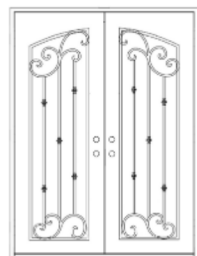

THE CHATEAU

40 Series

Classic Form With Curb Appeal

The Chateau Iron Door, with its statesman-like style, guards your home's entrance and welcomes guests at the same time. Enjoy this grand time-honored design standing as the gatekeeper to your home.

Stock double doors available in 72" x 96" and 64" x 96". Stock single doors available in 42" x 96".