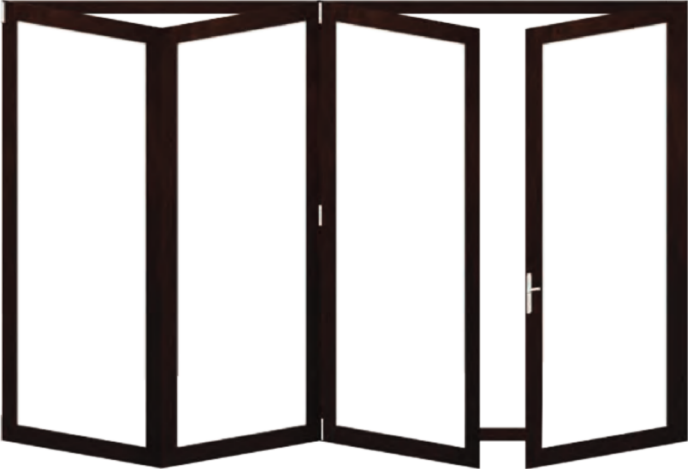

Bifold Doors

Wood: Accoya

Glass: Clear IG Low E

W-9 Door Size: 9'0" x 8'0" x 2 1/4"

W-12 Door Size: 12'0" x 8'0" x 2 1/4"

W-16 Door Size: 16'0" x 8'0" x 2 1/4"

Outswing only

W-9