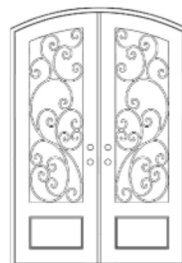

THE SANTA CRUZ

10 Series

11 Series

12 Series

17 Series

20 Series

30 Series

40 Series

80 Series

The Science of Natural Beauty

Aesthetically beautiful by design, the Santa Cruz Iron Door makes use of Fibonacci spirals that lend an organic welcoming feeling to your home. Reminiscent of beautiful vines, it invites guests in with a warm embrace.

Stock double doors available in 72" x 96" and 64" x 96". Stock single doors available in 42" x 96".