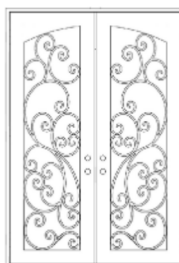

THE SANTA CRUZ

10 Series

11 Series

12 Series

17 Series

20 Series

30 Series

40 Series

80 Series

The Science of Natural Beauty

Aesthetically beautiful by design, the Santa Cruz Iron Door makes use of Fibonacci spirals that lend an organic welcoming feeling to your home. Reminiscent of beautiful vines, it invites guests in with a warm embrace.

Stock double doors available in 72" x 96" and 64" x 96". Stock single doors available in 42" x 96".