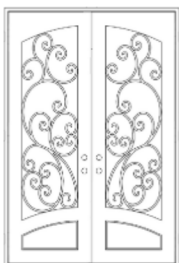

THE SANTA CRUZ

10 Series

11 Series

12 Series

17 Series

20 Series

30 Series

40 Series

80 Series

The Science of Natural Beauty

Aesthetically beautiful by design, the Santa Cruz Iron Door makes use of Fibonacci spirals that lend an organic welcoming feeling to your home. Reminiscent of beautiful vines, it invites guests in with a warm embrace.

Stock double doors available in 72" x 96" and 64" x 96". Stock single doors available in 42" x 96".